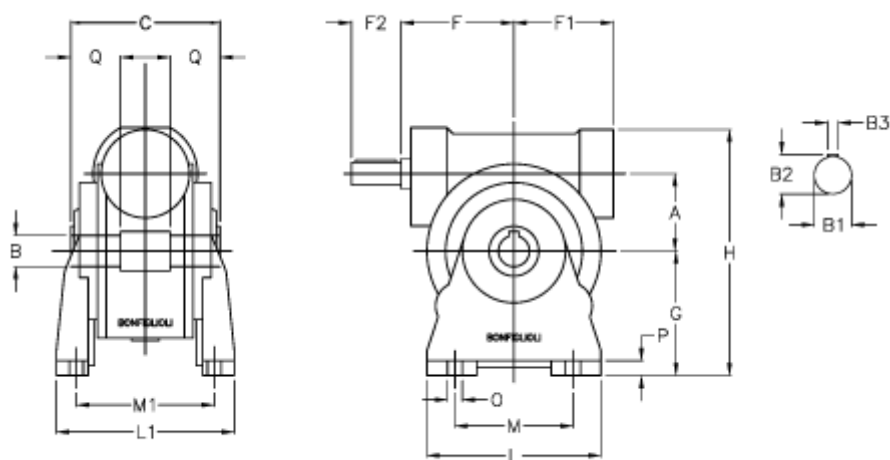

Article number: 3901049060200

Description: Worm gear with solid input shaft  
VF 49A-60-HS

## Measures

a	= 49.5	F1	= 63	P	= 12
B	= 25	g	= 82	Q	= 22.5
B1 E7	= 16	H	= 162		
B2	= 18.0	L	= 110		
B3 H9	= 5	L1	= 124		
C	= 82	m	= 63		
Description	= VF 49A-xx-63B5	M1	= 98.5		
F	= 65.0	O	= 8.5		